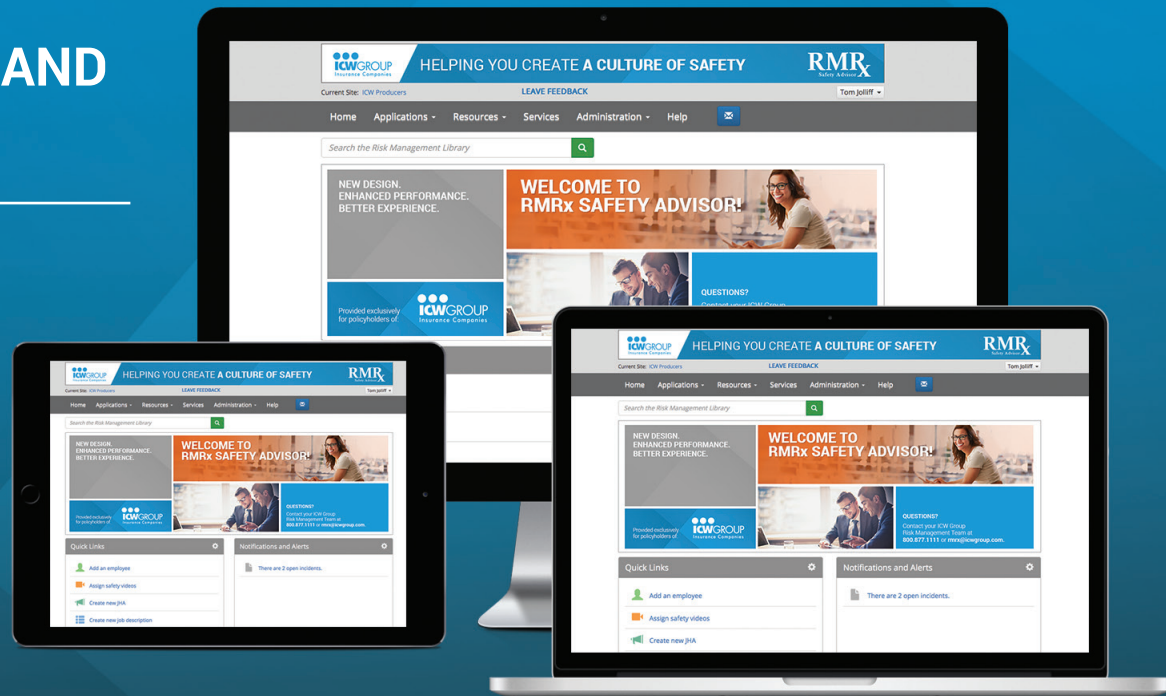

BETTER DESIGN, PERFORMANCE AND EXPERIENCE

- EHS Best-Practice Library
- Workplace Safety Management
- Employee Training & Development
- Risk Mitigation Tools
- Hazard Communication Control
- Compliance Reporting
- [View Video Demo](#)

ANNOUNCING YOUR NEW RMRx SAFETY ADVISOR!

Located within [myResource](#), ICW Group's secure work comp portal, your RMRx Safety Advisor platform, has been upgraded to enhance and streamline your safety program.

- Fresh new look
- More intuitive workflows
- Robust and mobile-friendly software architecture
- Now featuring over 300 online safety videos

The new RMRx Safety Advisor platform will still have all the features and functionality you use today. Its evolutionary design will ensure a seamless transition for experienced users, while helping new users be productive right away.