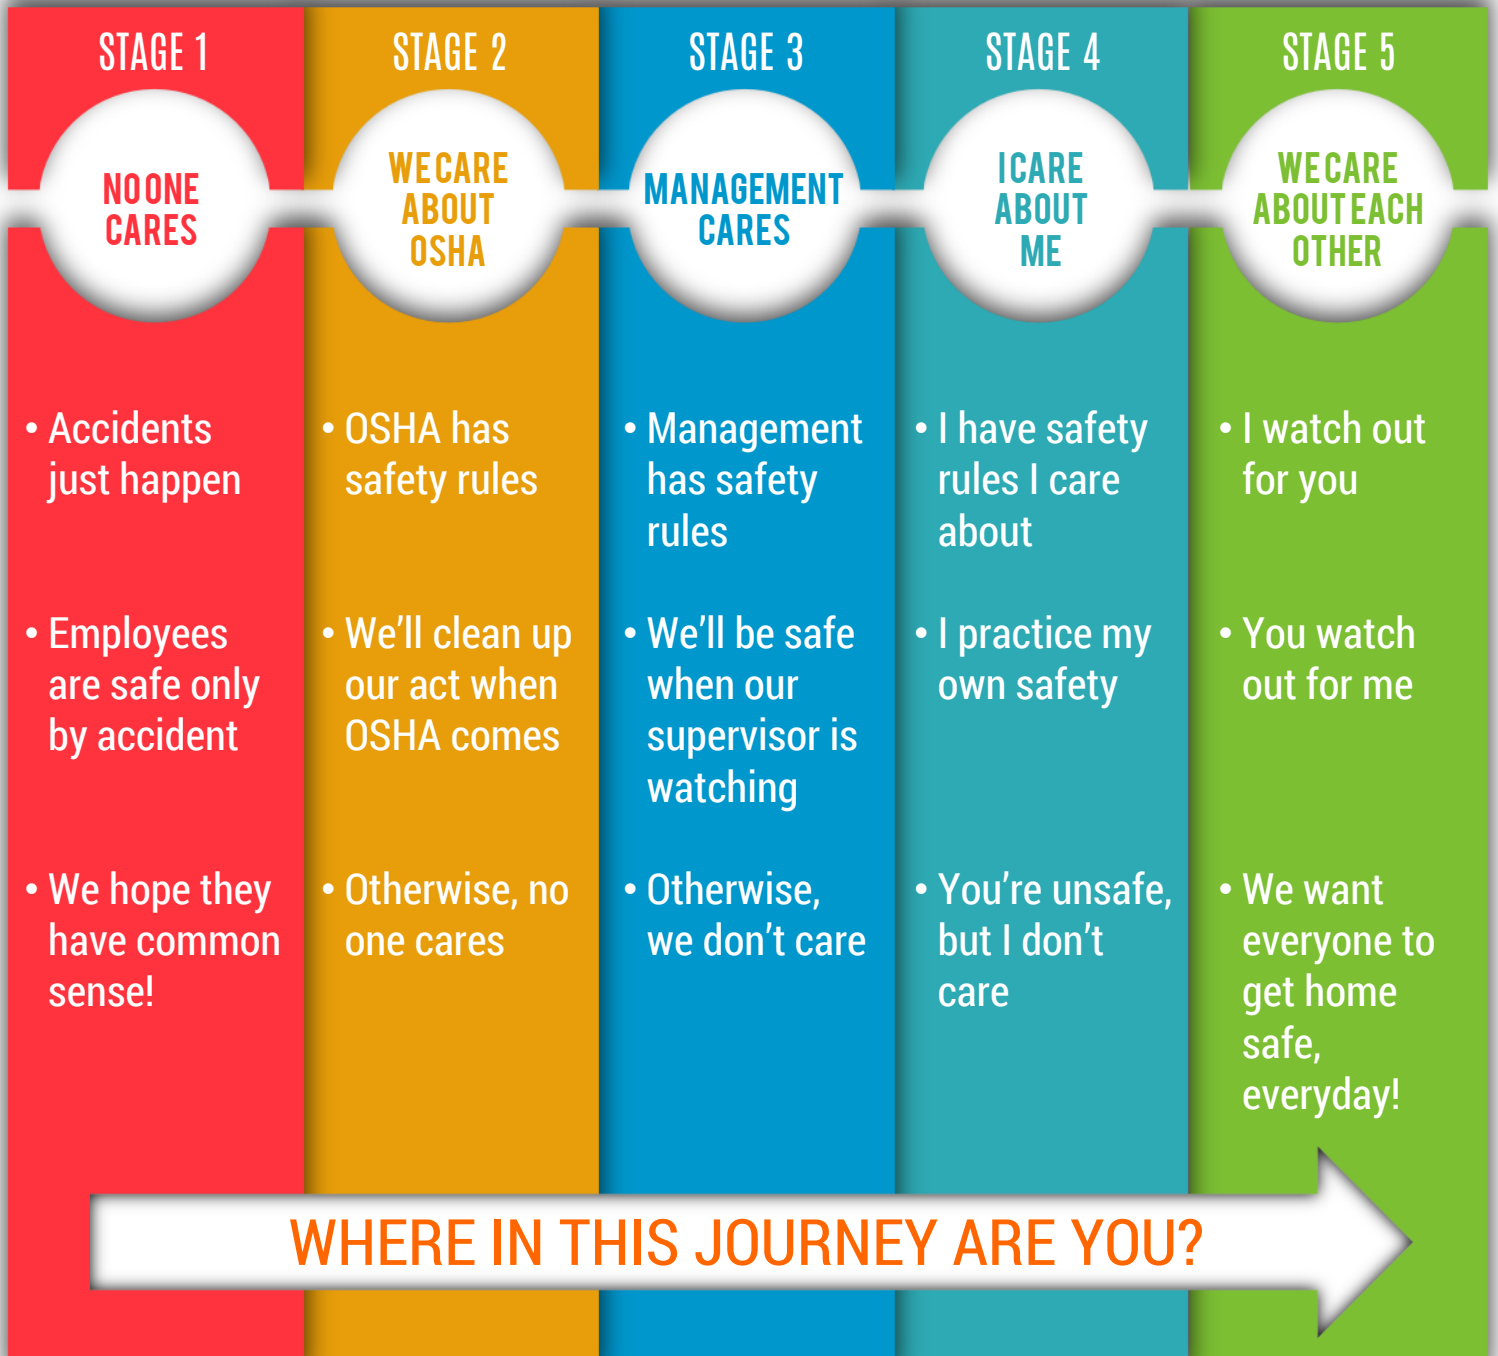

THE

5

MATURITY STAGES OF SAFETY CULTURE

Every organization – large and small – has some type of safety culture. To understand how to get to the next stage of the journey requires knowing your starting point. Your culture - the people – are your greatest asset. Get everyone home safe!

Take the Safety Culture Assessment at icwgroup.com/safety